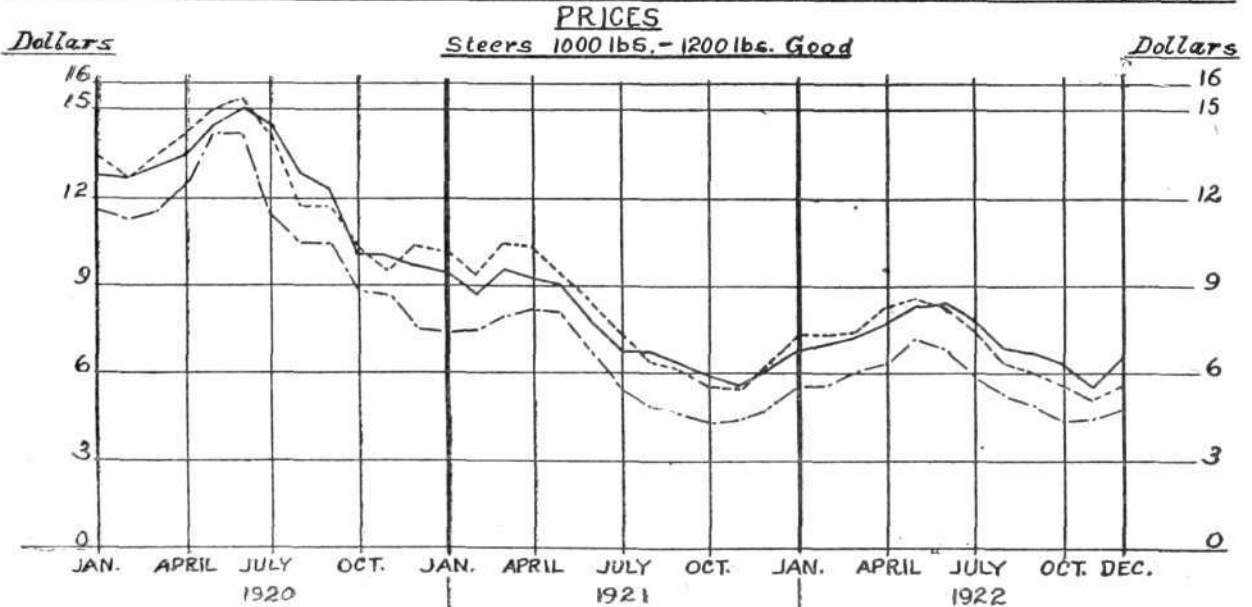

CATTLE

RECEIPTS AND PRICES AT TORONTO, MONTREAL AND WINNIPEG, 1920-21-22

NOTE.— Receipts and prices are indicated by months.